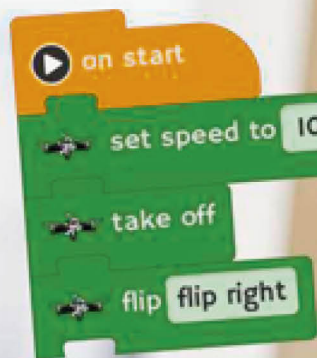

IDEALES PARA INCIARTE EN EL PILOTAJE Y APRENDER CÓDIGO

~~109,99€~~
99,99€
DJI
DRONE TELLO BY DJI

159,99€
DJI
DRONE TELLO BOOST BY DJI

~~139,99€~~
118,99€
DJI
DRONE TELLO BOOST IRON MAN BY DJI

~~59,99€~~
49,99€
DRONE MAMBO FLY
PARROT